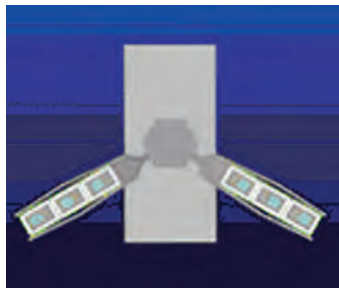

Solar LED Lights

Solar Multi Arms Panel (3 Arm) ES-540LSI-02

Power Consumption	130W
Material	Zinc Coating Steel Plate
LED Qty	540pcs
Luminous Flux	2000 lm
Input Voltage	12V
Dimensions	1270mm x 300mm x 170mm

Solar Multi Arms Panel (2 Arm) ES-360LSI-02

Power Consumption	85W
Material	Zinc Coating Steel Plate
LED Qty	360pcs
Luminous Flux	1690 lm
Input Voltage	12V
Dimensions	1270mm x 300mm x 170mm

Example Configurations