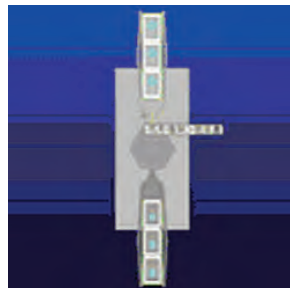

Solar LED Lights

Solar Multi Arms Panel (3 Arm) ES-540LSI-02

Power Consumption	130W
Material	Zinc Coating Steel Plate
LED Qty	540pcs
Luminous Flux	2000 lm
Input Voltage	12V
Dimensions	1270mm x 300mm x 170mm

Solar Multi Arms Panel (2 Arm) ES-360LSI-02

Power Consumption	85W
Material	Zinc Coating Steel Plate
LED Qty	360pcs
Luminous Flux	1690 lm
Input Voltage	12V
Dimensions	1270mm x 300mm x 170mm

Example Configurations