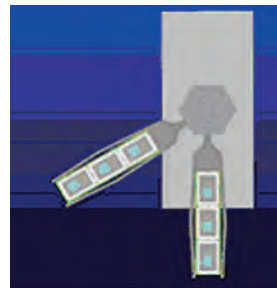

Solar LED Lights

Solar Multi Arms Panel (3 Arm) ES-540LSI-02

Power Consumption	130W
Material	Zinc Coating Steel Plate
LED Qty	540pcs
Luminous Flux	2000 lm
Input Voltage	12V
Dimensions	1270mm x 300mm x 170mm

Solar Multi Arms Panel (2 Arm) ES-360LSI-02

Power Consumption	85W
Material	Zinc Coating Steel Plate
LED Qty	360pcs
Luminous Flux	1690 lm
Input Voltage	12V
Dimensions	1270mm x 300mm x 170mm

Example Configurations